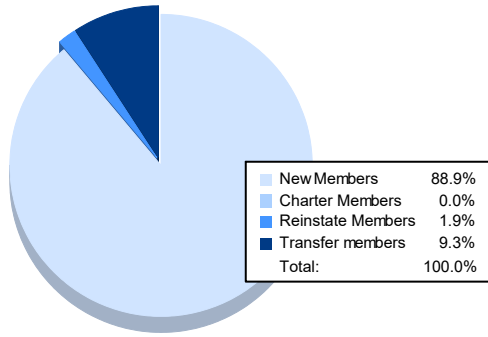

Year	New Clubs	Dropped Clubs	Gain/ Loss Clubs	New Members	Charter Members	Reinstate Members	Transfer Members	Total Member Added	Total Members Dropped	Gain/ Loss Members
2017-2018	0	2	-2	38	0	2	2	42	81	-39
2018-2019	0	0	0	35	0	4	0	39	55	-16
2019-2020	0	1	-1	41	0	1	1	43	62	-19
2020-2021	0	0	0	41	0	0	1	42	59	-17
2021-2022	0	4	-4	48	0	1	5	54	92	-38
<b>Average</b>	<b>0</b>	<b>1</b>	<b>-1</b>	<b>41</b>	<b>0</b>	<b>2</b>	<b>2</b>	<b>44</b>	<b>70</b>	<b>-26</b>

### Membership Composition June 2022 Cumulative