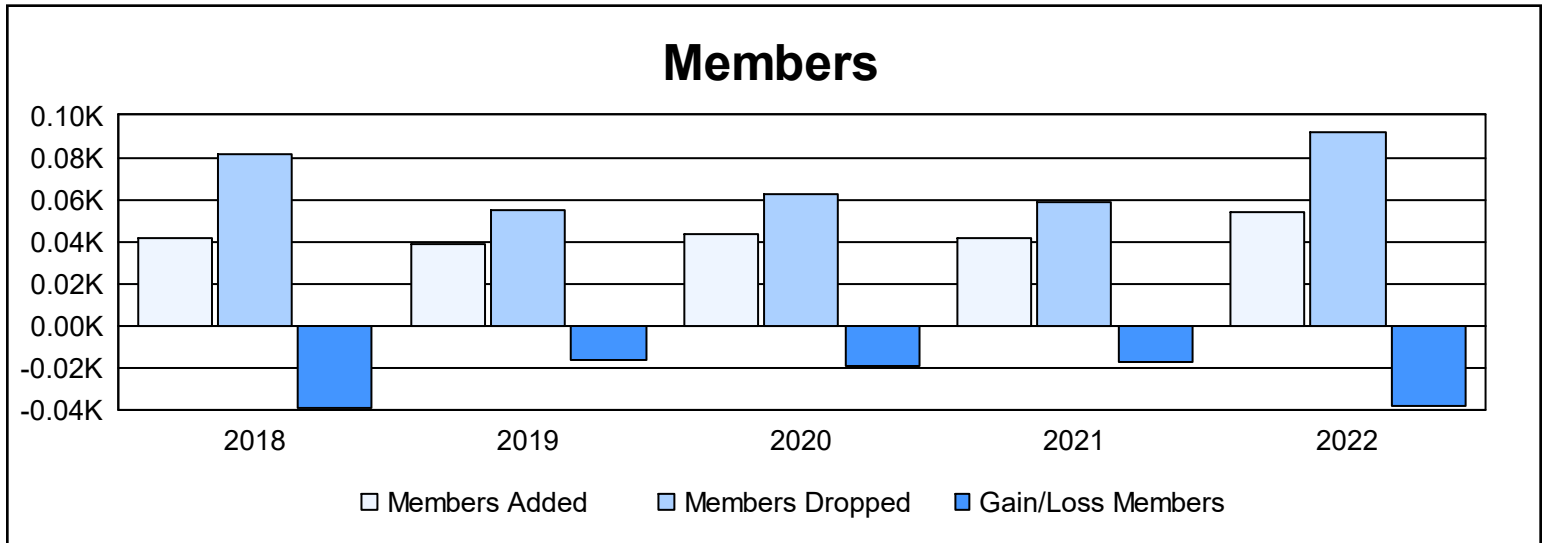

Year	New Clubs	Dropped Clubs	Gain/ Loss Clubs	New Members	Charter Members	Reinstate Members	Transfer Members	Total Member Added	Total Members Dropped	Gain/ Loss Members
2017-2018	0	2	-2	38	0	2	2	42	81	-39
2018-2019	0	0	0	35	0	4	0	39	55	-16
2019-2020	0	1	-1	41	0	1	1	43	62	-19
2020-2021	0	0	0	41	0	0	1	42	59	-17
2021-2022	0	4	-4	48	0	1	5	54	92	-38
<b>Average</b>	<b>0</b>	<b>1</b>	<b>-1</b>	<b>41</b>	<b>0</b>	<b>2</b>	<b>2</b>	<b>44</b>	<b>70</b>	<b>-26</b>

### Membership Composition June 2022 Cumulative