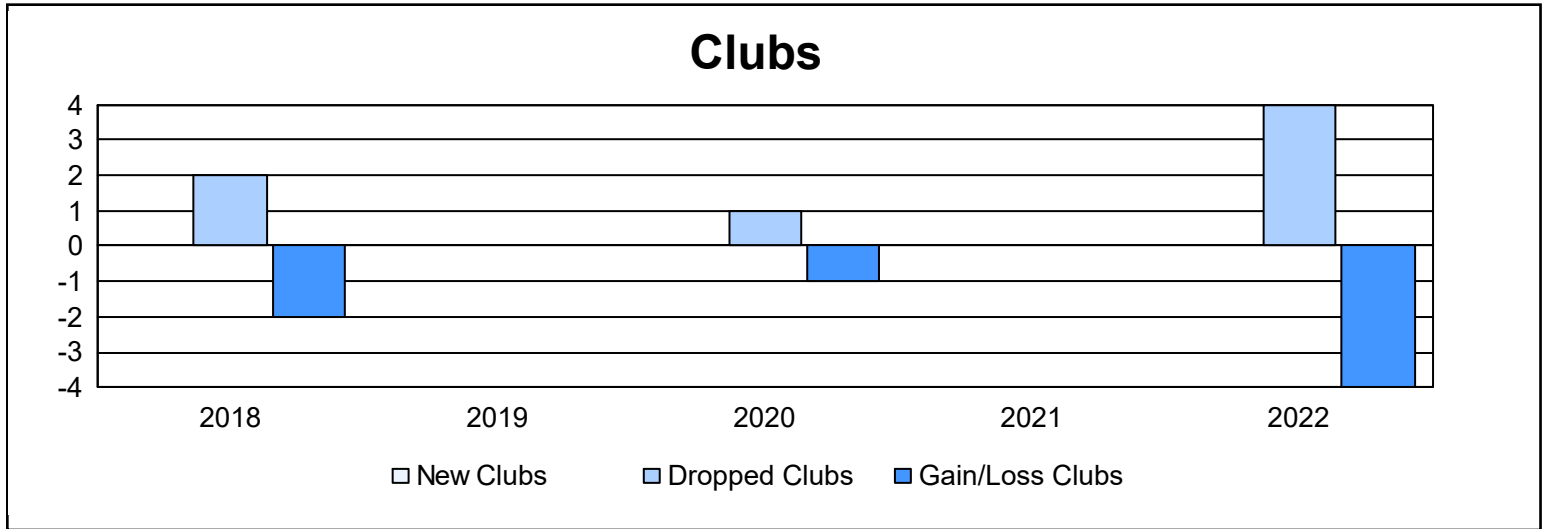

Year	New Clubs	Dropped Clubs	Gain/ Loss Clubs	New Members	Charter Members	Reinstate Members	Transfer Members	Total Member Added	Total Members Dropped	Gain/ Loss Members
2017-2018	0	2	-2	38	0	2	2	42	81	-39
2018-2019	0	0	0	35	0	4	0	39	55	-16
2019-2020	0	1	-1	41	0	1	1	43	62	-19
2020-2021	0	0	0	41	0	0	1	42	59	-17
2021-2022	0	4	-4	48	0	1	5	54	92	-38
<b>Average</b>	<b>0</b>	<b>1</b>	<b>-1</b>	<b>41</b>	<b>0</b>	<b>2</b>	<b>2</b>	<b>44</b>	<b>70</b>	<b>-26</b>

### Membership Composition June 2022 Cumulative